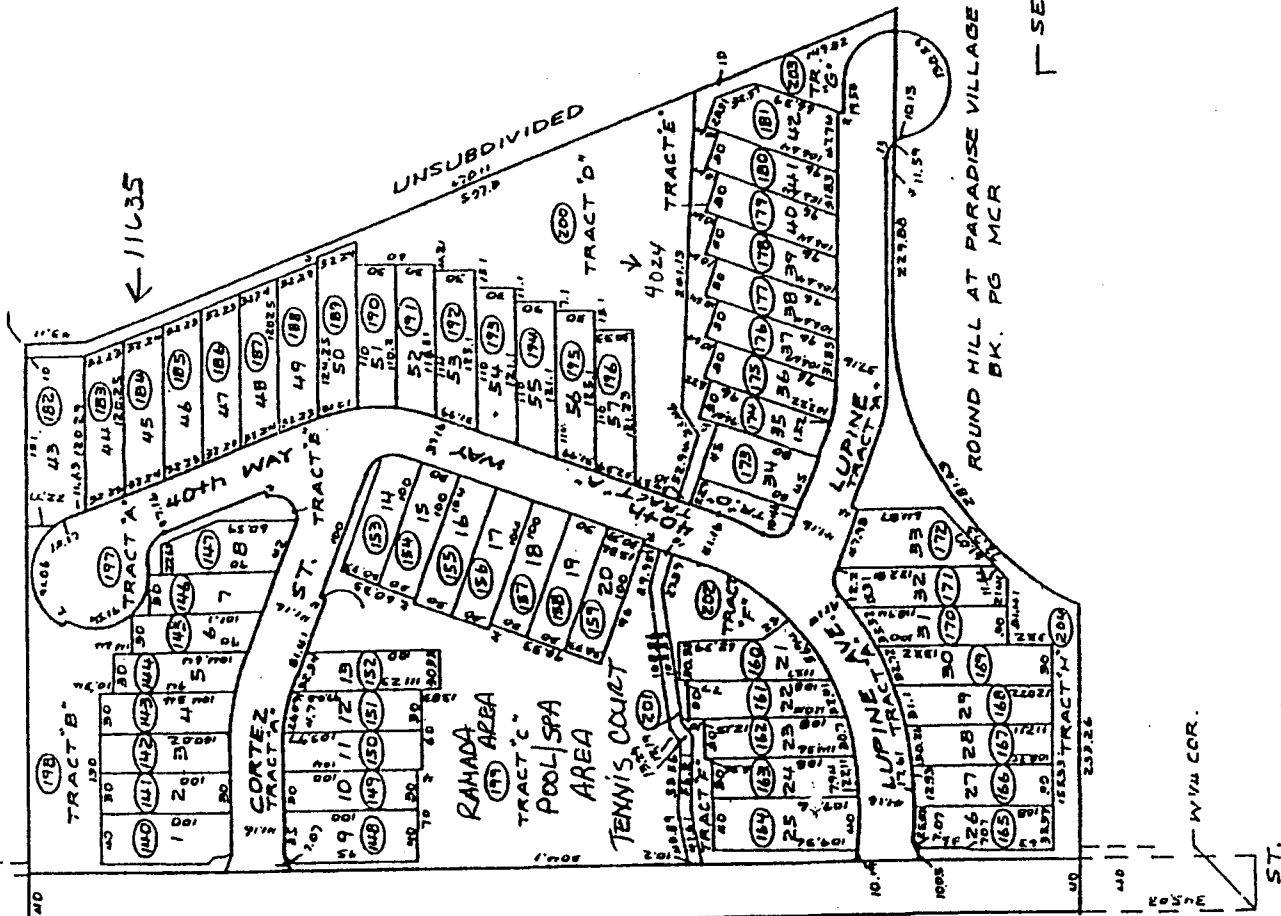

ROUND HILL HOA

SEE SHEET 1
CACTUS RD. NW COR. SEC. 19

ALTADENA AVE.

CORTEZ ST.

LUPINE AVE.

CHOLLA ST.

SEE SHEET 1
1/81

ROUND HILL AT PARADISE VILLAGE UNIT 11
BK. PG MCR